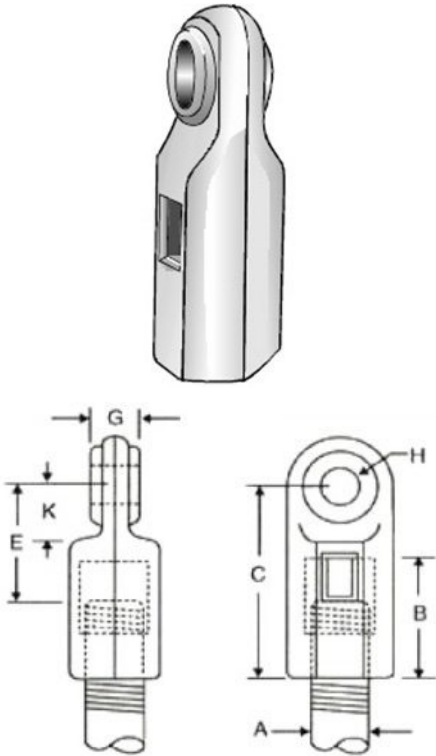

## Extension Piece

**SIZE RANGE:** 3/8" through 7/8" rod sizes.

**MATERIAL:** Malleable Iron.

**FINISH:** Black.

**ORDERING:** Specify finish; model number and rod size.

**FUNCTION:** Designed for attaching a hanger rod to various building attachments.

### Compatible Industries:

Mechanical

Commercial  
Plumbing

New  
Commercial  
Construction

Item #	Rod Size "A" (inch)	Pipe Size (inch)	B (inch)	C (inch)	E (inch)	G	H	K	Max. Load (lbs.)	Approx. Weight per 100 (pcs.)
707 - 103	3/8"	3/4 to 2"	1 1/4"	2"	1 1/4"	1/2"	1/2"	1/2"	610	20
707 - 104	1/2"	2 1/2 to 3 1/2"	1 3/8"	2 1/4"	1 3/8"	5/8"	1/2"	5/8"	1130	40
707 - 105	5/8"	4 to 5"	1 1/2"	2 1/2"	1 1/2"	5/8"	1/2"	3/4"	1910	44
707 - 106	3/4"	6"	1 3/4"	2 7/8"	1 5/8"	5/8"	1/2"	7/8"	2710	65
707 - 107	7/8"	8 to 12"	1 7/8"	3"	1 3/4"	3/4"	9/16"	7/8"	2950	78